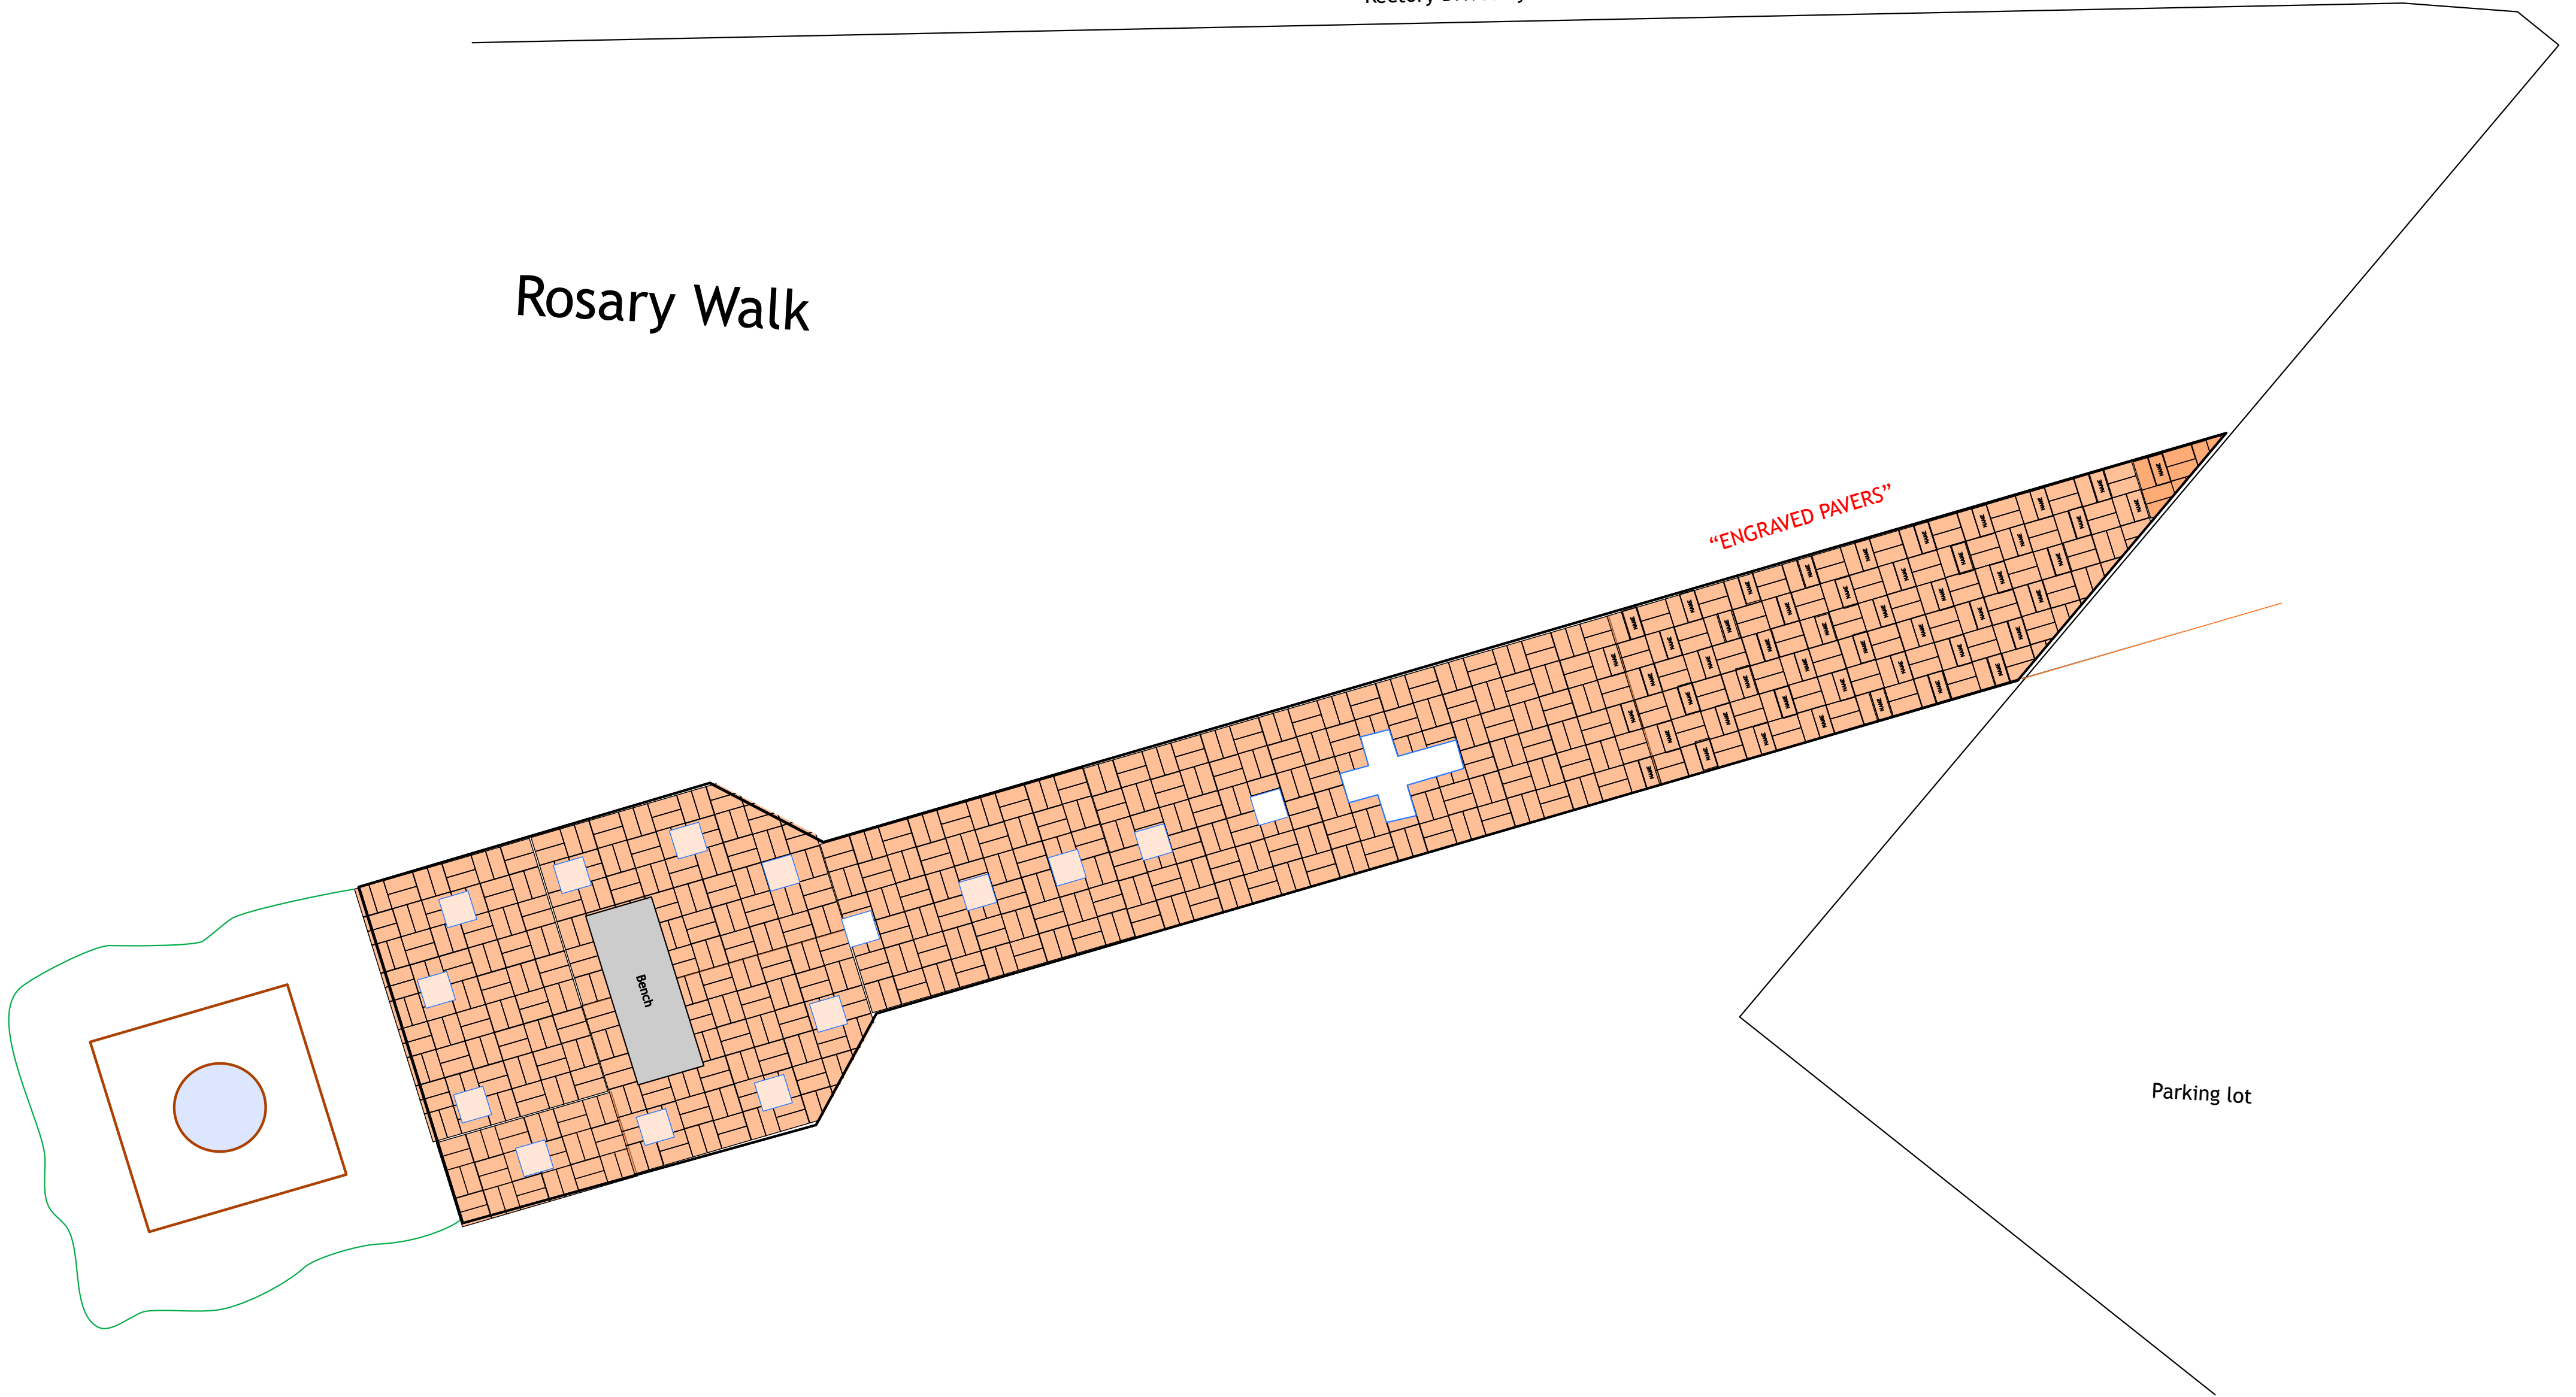

Rectory Driveway

Rosary Walk

"ENGRAVED PAVERS"

bench

Parking lot

Mary Immaculate Parish
Rosary Walk - Engraved Paver Order form

The cost to purchase an engraved paver in memory of someone special to you, or for your family is \$100. The engraved pavers will be installed in the new Rosary walk at Blessed Mary's statue at the St. Mary's site this summer.

Engraving is limited to two lines only, and 16 characters per line. All letters will be capitalized and spaces count as a character. Please print legibly one letter per box.

We ask for your name, address, and contact information so we can follow up any questions that may arise during the engraving process.